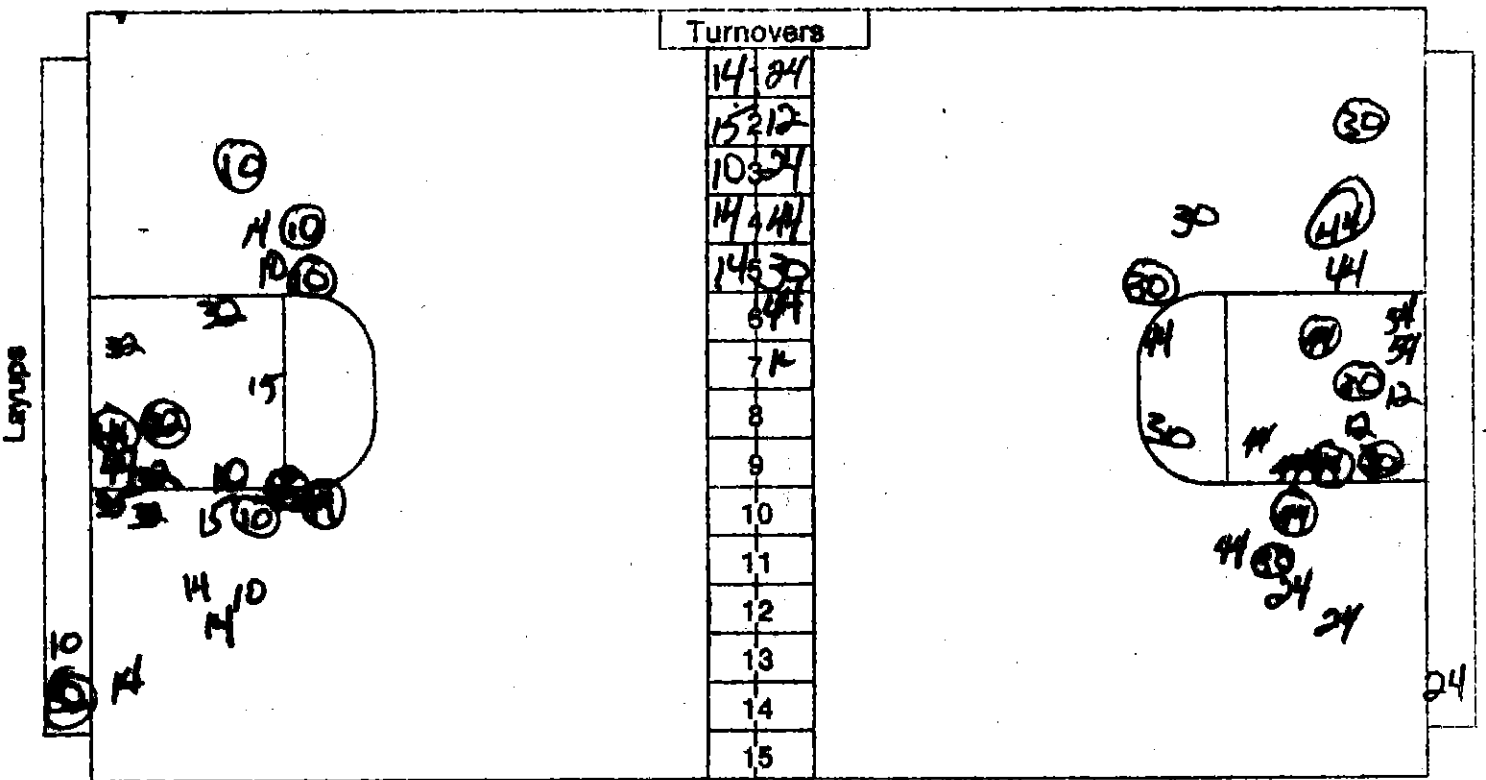

National Collegiate Athletic Association QUICKIE BASKETBALL STATISTICS

First Half

Second Half

Final

(Circle one)

Franklin-Simpson   Oldham Co.

	Visitors	Home
Team: Score.....	21	19
Field Goals (Made/Att./Pct.).....	10-23-43.5%	9-25-36%
Free Throws (Made/Att./Pct.).....	- - -	- - -
Rebounds.....		
Fouls.....		

Individual: Scoring Leaders		
Rebounding Leaders.....		
Three or More Fouls		

Shot Chart

Team Oldham Co.

Team Franklin-Simpson